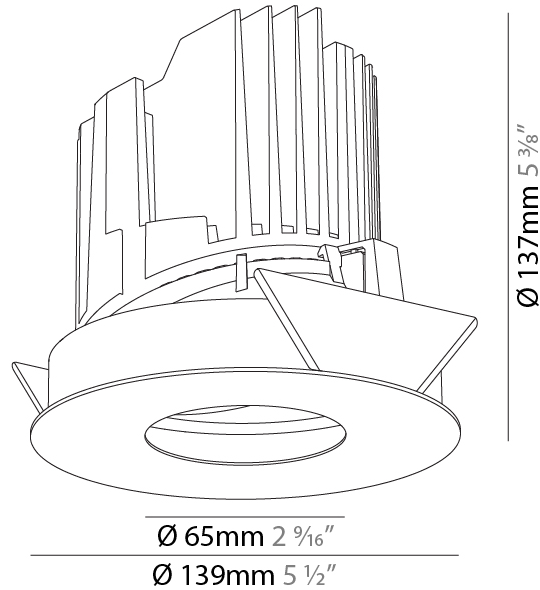

GENERAL

Series: Bioniq
Subseries: Bioniq Round Adjustable
Brand: Prolicht
Division: Architectural
Mounting Type: Trimless
Mounting Location: Ceiling
Subcategory: Downlight

PHYSICAL

Shape: Round
Diameter (mm): 136
Diameter (in): 5 3/8
Height (mm): 136
Height (in): 5 3/8
Ceiling Thickness (mm): 10 / 12.5 / 15 / 25
Ceiling Thickness (in): 3/8 or 1/2 or 9/16 or 1
Min. Recessing Depth (mm): 150
Min. Recessing Depth (in): 5 7/8
Light Distribution: Adjustable / Downlight
Weight (kg): 1.024
Weight (lbs): 2.25
Fixture Finish: SSR / BKV / CWI / CRY / HAB / UFT / ITA / RUA / FTG / MYG / LOD / PUS / FRO / FUP / KIA / POP / BLS / SPG / MEY / GOH / GUM / CHC / COM / ABZ / JAG / OBR / MOS / ROR
Fixture Material: Aluminum Die Cast
Cut-out Measurements: 140mm / 5 1/2"
Upon Request: Unique Ceiling Thickness

GENERAL

Series: Bioniq
Subseries: Bioniq Round Wallwash
Brand: Prolicht
Division: Architectural
Mounting Type: Recessed
Mounting Location: Ceiling
Subcategory: Downlight

PHYSICAL

Shape: Round
Diameter (mm): 139
Diameter (in): 5 1/2
Height (mm): 137
Height (in): 5 3/8
Ceiling Thickness (mm): 10 / 12.5 / 15 / 25
Ceiling Thickness (in): 3/8 or 1/2 or 9/16
Min. Recessing Depth (mm): 150
Min. Recessing Depth (in): 5 7/8
Light Distribution: Adjustable / Asymmetric
Weight (kg): 0.865
Weight (lbs): 1.9
Fixture Finish: SSR / BKV / CWI / CRY / HAB / UFT / ITA / RUA / FTG / MYG / LOD / PUS / FRO / FUP / KIA / POP / BLS / SPG / MEY / GOH / GUM / CHC / COM / ABZ / JAG / OBR / MOS / ROR
Fixture Material: Aluminum Die Cast
Cut-out Measurements: 130mm / 5 1/8"

OPTICAL

Reflector°: 20 / 25 / 40
Adjustability: Fixed

RATINGS AND CERTIFICATIONS

Certified By: Certified for North American Standards
IP rating: IP20

	130mm 5 1/8"	150mm 5 7/8"	10 15mm 3/8" 9/16"	30°	355°	